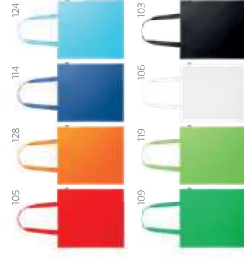

if you're green, you can be any colour

rPET: material 100%
reciclado

ecologic

100% rPET

92931

Pemba

Asas de 40 cm.

370 x 410 mm

TR5 - 280 x 200 mm

aparte de

1,20 €

100% rPET

92923

Maputo

Asas de 60 cm.

380 x 400 mm

TR5 - 280 x 200 mm

aparte de

1,14 €

100% rPET

92930

Beira

Asas de 40 cm.

370 x 400 mm

TR5 - 50 x 30 mm

aparte de

1,79 €

100% rPET

92930

Beira

Asas de 40 cm.

370 x 400 mm

TR5 - 50 x 30 mm

aparte de

1,79 €