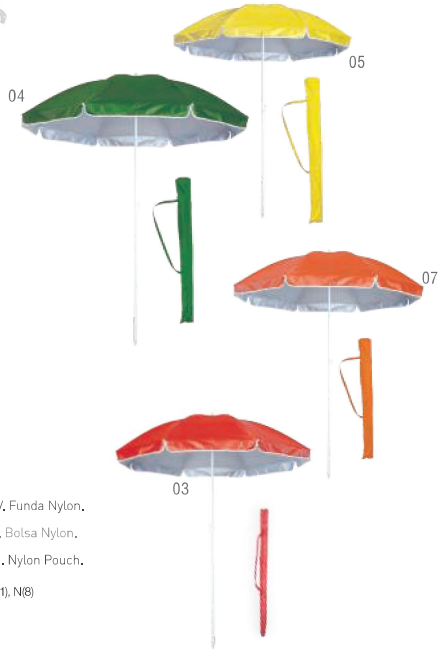

Sandok 5490

Sombrialla, Nylon, Reclinable, Protección Rayos UV, Funda Nylon,
Guarda-Sol, Nylon, Reclinável, Proteção Raios UV, Bolsa Nylon,
Beach Umbrella, Nylon, Reclinable, UV Protection, Nylon Pouch.

☐ Ø 200 cm   📖 12   🏷️ Print Code: H(1), N(8)