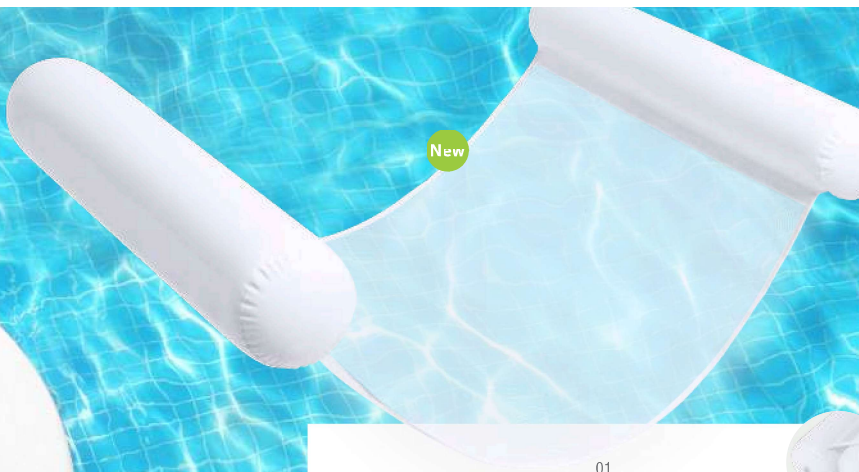

New

01

Tarxia 1612

Colchoneta, PVC/ Poliéster, Plegado Especial para Impresión.
Insuflável, PVC/ Poliéster, Dobrado Especial para Impressão.
Armchair, PVC/ Polyester, Special Folded for Printing.

80 x 110 x 18 cm 50 Print Code: H(1)