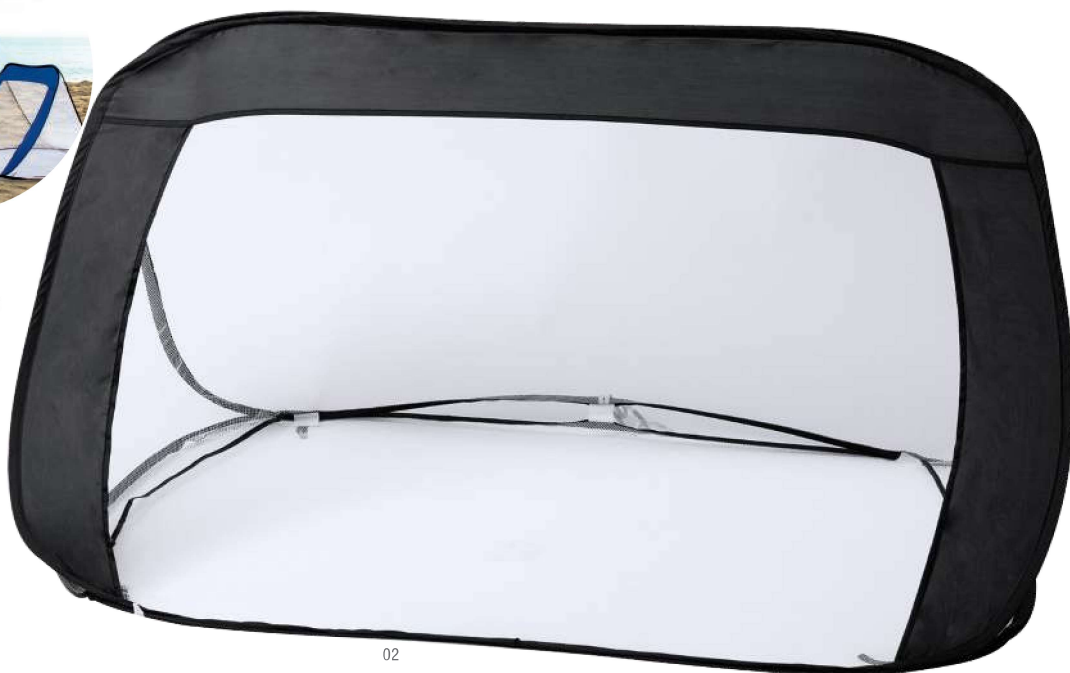

Zubigol 3115

Portería, Nylon, Plegable, Funda Poliéster.

Baliza, Nylon, Dobrável, Bolsa Poliéster.

Goal Post, Nylon, Foldable, Polyester Pouch.

141 x 80 x 80 cm 20 Print Code: I(6)