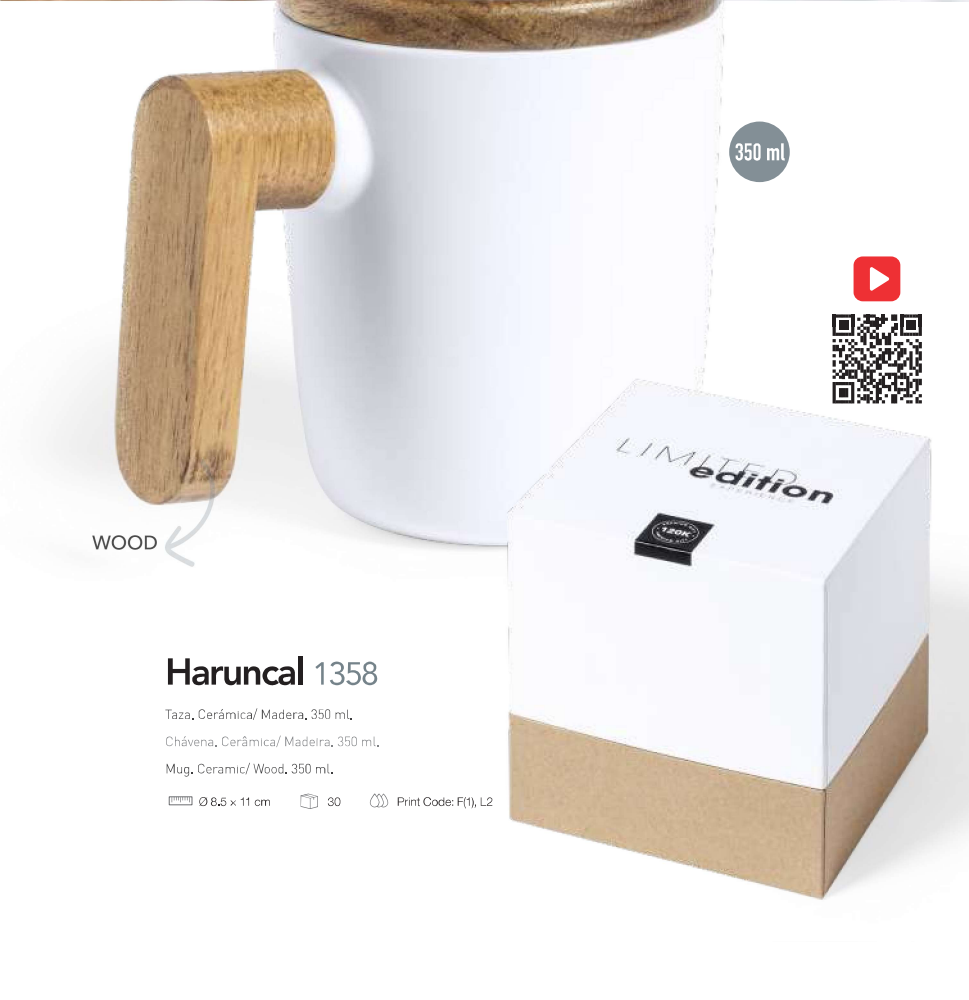

Dooku 1340

Tabla, Bambú/ Extracto de Mármol.
 Tábua, Bambu/ Extractos de Mármore.
 Kitchen Cutting Board, Bamboo/ Marble Extract.

19 x 29 x 1 cm 10 Print Code: F(1), L2

48 PREMIUM EXPERIENCE

Haruncal

Inspirada en un estilo moderno a la par que vintage con delicados detalles en madera natural, creando un innovador eco diseño que proporciona un gran valor añadido.

Inspirado por um estilo moderno e, ao mesmo tempo, vintage com detalhes delicados em madeira natural, criando um design ecológico inovador que proporciona um grande valor acrescentado.

Inspired by a modern, yet vintage style, including fine details in natural wood, creating an innovative eco-design with a great added value.

LIMITED
edition
EXPERIENCE

LIMITED EDITION 49

350 ml

WOOD

Haruncal 1358

Taza, Cerámica/ Madera, 350 ml.
Chávena, Cerâmica/ Madeira, 350 ml.
Mug, Ceramic/ Wood, 350 ml.

☐ 8,5 x 11 cm 📦 30 🏷️ Print Code: F(1), L2

LIMITED
edition
EXPERIENCE

From the perfect combination of exclusivity and design, comes Limited Edition, a special collection of limited edition promotional ideas. A new concept, inspired by the fusion of premium products with the latest and most innovative trends and with a limited selection available, turns a gift into a unique and unforgettable experience.